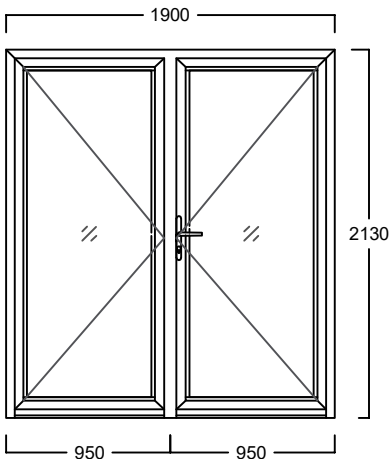

fls 4,150.00

fls 2,502.50 with normal handle

fls 2,717.50 with SKG** handle

incl. SKG** Locksystem and Alum. long handle

incl. SKG** Locksystem and Alum. long handle

EH-D.002R

EH-D.003L

EH-D.003R