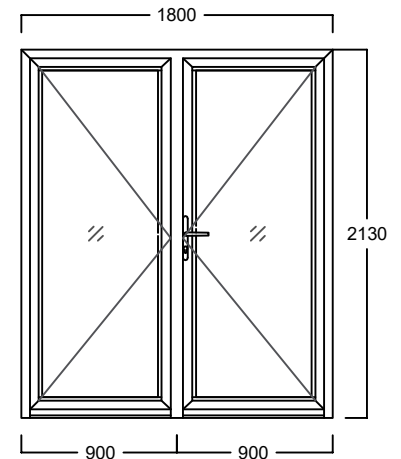

fls 4,150.00

fls 2,502.50 with normal handle

fls 2,717.50 with SKG** handle

incl. SKG** Locksystem and Alum. long handle

incl. SKG** Locksystem and Alum. long handle

EH-D.002R

EH-D.003L

EH-D.003R