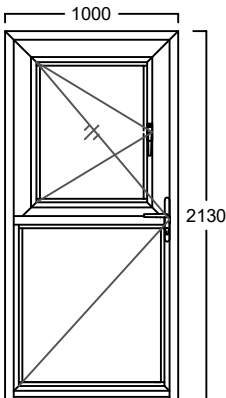

fls 2,502.50 with normal handle

fls 2,717.50 with SKG** handle

fls 2,402.50 with normal handle

fls 2,617.50 with SKG** handle

fls 2,402.50 with normal handle

fls 2,617.50 with SKG** handle

EH-D.004L
(DUTCHDOOR)