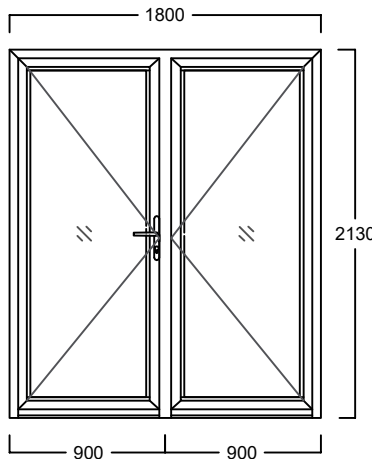

fls 4,150.00

fls 2,502.50 with normal handle

fls 2,717.50 with SKG** handle

incl. SKG** Locksystem and Alum. long handle

incl. SKG** Locksystem and Alum. long handle

EH-D.002R

EH-D.003L

EH-D.003R