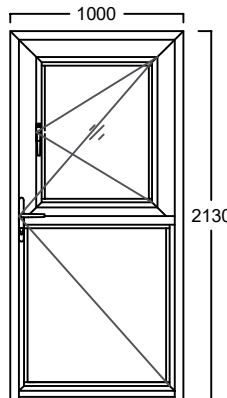

fls 2,502.50 with normal handle

fls 2,717.50 with SKG** handle

fls 2,402.50 with normal handle

fls 2,617.50 with SKG** handle

fls 2,402.50 with normal handle

fls 2,617.50 with SKG** handle

EH-D.004L
(DUTCHDOOR)