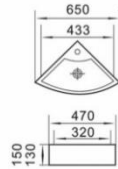

Fls 159.00

Art Basin # 598

598
Art Basin / 艺术盆
Size: 550x405x135mm
Above counter mounting

Fls 179.00

Art Basin # 601C

601C
Art Basin / 艺术盆
Size: 400x400x150mm
Above counter mounting

Fls 149.00

Art Basin # 618

618
Art Basin / 艺术盆
Size: 460x460x155mm
Above counter mounting

Fls 155.00

Art Basin # 668

668
Art Basin / 艺术盆
Size: 490x410x190mm
Above counter mounting

Fls 159.00

Art Basin # 674

674
Art Basin / 艺术盆
Size: 475x365x130mm
Above counter mounting

Fls 159.00

Art Basin # 722A

722/722A
Art Basin / 艺术盆
Size: 435x320x130mm
Size: 650x470x150mm

Fls 168.00

Art Basin # 732

732
Art Basin / 艺术盆
Size: 460x460x200mm
Above counter mounting

Fls 129.00

Art Basin # 851

851/851A
Art Basin / 艺术盆
Size: 670x440x150mm
Size: 590x390x135mm

Fls 149.00

Tel: (297) 588-1686

Cumana 80 D

Email: info@x3maruba.com

www.facebook.com/extremehomearuba/

Art Basin # 101-BH

101
Art Basin / 艺术盆
Size: 400x400x150mm
Above counter mounting