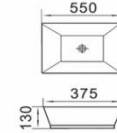

Tel: (297) 588-1686

Cumana 80 D

Email: info@x3maruba.com

www.facebook.com/extremehomearuba/

Art Basin # 512

512
Art Basin / 艺术盆
Size: 380x380x130mm
Above counter mounting

Fls 159.00

Art Basin # 528

528
Art Basin / 艺术盆
Size: 410x310x150mm
Above counter mounting

Fls 159.00

Art Basin # 564

564
Art Basin / 艺术盆
Size: 550x375x130mm
Above counter mounting

Fls 169.00

Art Basin # 595

595
Art Basin / 艺术盆
Size: 465x465x130mm
Above counter mounting