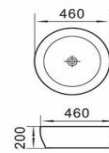

618
Art Basin / 艺术盆
Size: 460x460x155mm
Above counter mounting

Fls 155.00

Art Basin # 668

668
Art Basin / 艺术盆
Size: 490x410x190mm
Above counter mounting

Fls 159.00

Art Basin # 674

674
Art Basin / 艺术盆
Size: 475x365x130mm
Above counter mounting

Fls 159.00

Art Basin # 722A

722/722A
Art Basin / 艺术盆
Size: 435x320x130mm
Size: 650x470x150mm

Fls 168.00

Art Basin # 732

732
Art Basin / 艺术盆
Size: 460x460x200mm
Above counter mounting

Fls 129.00

Art Basin # 851

851/851A
Art Basin / 艺术盆
Size: 670x440x150mm
Size: 590x390x135mm

Fls 149.00

Tel: (297) 588-1686

Cumana 80 D

Email: info@x3maruba.com

www.facebook.com/extremehomearuba/

Art Basin # 101-BH

101
Art Basin / 艺术盆
Size: 400x400x150mm
Above counter mounting