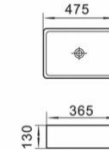

Fls 159.00

Art Basin # 598

598
Art Basin / 艺术盆
Size: 550x405x135mm
Above counter mounting

Fls 179.00

Art Basin # 601C

601C
Art Basin / 艺术盆
Size: 400x400x150mm
Above counter mounting

Fls 149.00

Art Basin # 618

618
Art Basin / 艺术盆
Size: 460x460x155mm
Above counter mounting

Fls 155.00

Art Basin # 668

668
Art Basin / 艺术盆
Size: 490x410x190mm
Above counter mounting

Fls 159.00

Art Basin # 674

674
Art Basin / 艺术盆
Size: 475x365x130mm
Above counter mounting

Fls 159.00

Art Basin # 722A

722/722A
Art Basin / 艺术盆
Size: 435x320x130mm
Size: 650x470x150mm

Fls 168.00

Art Basin # 732

732
Art Basin / 艺术盆
Size: 460x460x200mm
Above counter mounting

Fls 129.00

Art Basin # 851

851/851A
Art Basin / 艺术盆
Size: 670x440x150mm
Size: 590x390x135mm

Fls 149.00

Tel: (297) 588-1686

Cumana 80 D

Email: info@x3maruba.com

www.facebook.com/extremehomearuba/

Art Basin # 101-BH

101
Art Basin / 艺术盆
Size: 400x400x150mm
Above counter mounting