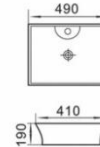

528
Art Basin / 艺术盆
Size: 410x310x150mm
Above counter mounting

Fls 159.00

Art Basin # 564

564
Art Basin / 艺术盆
Size: 550x375x130mm
Above counter mounting

Fls 169.00

Art Basin # 595

595
Art Basin / 艺术盆
Size: 465x465x130mm
Above counter mounting

Fls 159.00

Art Basin # 598

598
Art Basin / 艺术盆
Size: 550x405x135mm
Above counter mounting

Fls 179.00

Art Basin # 601C

601C
Art Basin / 艺术盆
Size: 400x400x150mm
Above counter mounting

Fls 149.00

Art Basin # 618

618
Art Basin / 艺术盆
Size: 460x460x155mm
Above counter mounting

Fls 155.00

Art Basin # 668

668
Art Basin / 艺术盆
Size: 490x410x190mm
Above counter mounting

Fls 159.00

Art Basin # 674

674
Art Basin / 艺术盆
Size: 475x365x130mm
Above counter mounting