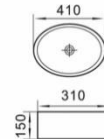

Tel: (297) 588-1686

Cumana 80 D

Email: info@x3maruba.com

www.facebook.com/extremehomearuba/

Art Basin # 512

512
Art Basin / 艺术盆
Size: 380x380x130mm
Above counter mounting

Fls 159.00

Art Basin # 528

528
Art Basin / 艺术盆
Size: 410x310x150mm
Above counter mounting

Fls 159.00

Art Basin # 564

564
Art Basin / 艺术盆
Size: 550x375x130mm
Above counter mounting

Fls 169.00

Art Basin # 595

595
Art Basin / 艺术盆
Size: 465x465x130mm
Above counter mounting