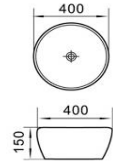

618
Art Basin / 艺术盆
Size: 460x460x155mm
Above counter mounting

Fls 155.00

Art Basin # 668

668
Art Basin / 艺术盆
Size: 490x410x190mm
Above counter mounting

Fls 159.00

Art Basin # 674

674
Art Basin / 艺术盆
Size: 475x365x130mm
Above counter mounting

Fls 159.00

Art Basin # 722A

722/722A
Art Basin / 艺术盆
Size: 435x320x130mm
Size: 650x470x150mm

Fls 168.00

Art Basin # 732

732
Art Basin / 艺术盆
Size: 460x460x200mm
Above counter mounting

Fls 129.00

Art Basin # 851

851/851A
Art Basin / 艺术盆
Size: 670x440x150mm
Size: 590x390x135mm

Fls 149.00

Tel: (297) 588-1686

Cumana 80 D

Email: info@x3maruba.com

www.facebook.com/extremehomearuba/

Art Basin # 101-BH

101
Art Basin / 艺术盆
Size: 400x400x150mm
Above counter mounting