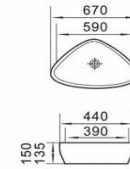

618
Art Basin / 艺术盆
Size: 460x460x155mm
Above counter mounting

Fls 155.00

Art Basin # 668

668
Art Basin / 艺术盆
Size: 490x410x190mm
Above counter mounting

Fls 159.00

Art Basin # 674

674
Art Basin / 艺术盆
Size: 475x365x130mm
Above counter mounting

Fls 159.00

Art Basin # 722A

722/722A
Art Basin / 艺术盆
Size: 435x320x130mm
Size: 650x470x150mm

Fls 168.00

Art Basin # 732

732
Art Basin / 艺术盆
Size: 460x460x200mm
Above counter mounting

Fls 129.00

Art Basin # 851

851/851A
Art Basin / 艺术盆
Size: 670x440x150mm
Size: 590x390x135mm

Fls 149.00

Tel: (297) 588-1686

Cumana 80 D

Email: info@x3maruba.com

www.facebook.com/extremehomearuba/

Art Basin # 101-BH

101
Art Basin / 艺术盆
Size: 400x400x150mm
Above counter mounting