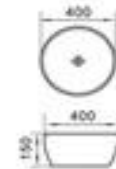

528
Art Basin / 艺术盆
Size: 410x310x150mm
Above counter mounting

Fls 159.00

Art Basin # 564

564
Art Basin / 艺术盆
Size: 550x375x130mm
Above counter mounting

Fls 169.00

Art Basin # 595

595
Art Basin / 艺术盆
Size: 465x465x130mm
Above counter mounting

Fls 159.00

Art Basin # 598

598
Art Basin / 艺术盆
Size: 550x405x135mm
Above counter mounting

Fls 179.00

Art Basin # 601C

601C
Art Basin / 艺术盆
Size: 400x400x150mm
Above counter mounting

Fls 149.00

Art Basin # 618

618
Art Basin / 艺术盆
Size: 460x460x155mm
Above counter mounting

Fls 155.00

Art Basin # 668

668
Art Basin / 艺术盆
Size: 490x410x190mm
Above counter mounting

Fls 159.00

Art Basin # 674

674
Art Basin / 艺术盆
Size: 475x365x130mm
Above counter mounting