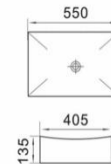

528
Art Basin / 艺术盆
Size: 410x310x150mm
Above counter mounting

Fls 159.00

Art Basin # 564

564
Art Basin / 艺术盆
Size: 550x375x130mm
Above counter mounting

Fls 169.00

Art Basin # 595

595
Art Basin / 艺术盆
Size: 465x465x130mm
Above counter mounting

Fls 159.00

Art Basin # 598

598
Art Basin / 艺术盆
Size: 550x405x135mm
Above counter mounting

Fls 179.00

Art Basin # 601C

601C
Art Basin / 艺术盆
Size: 400x400x150mm
Above counter mounting

Fls 149.00

Art Basin # 618